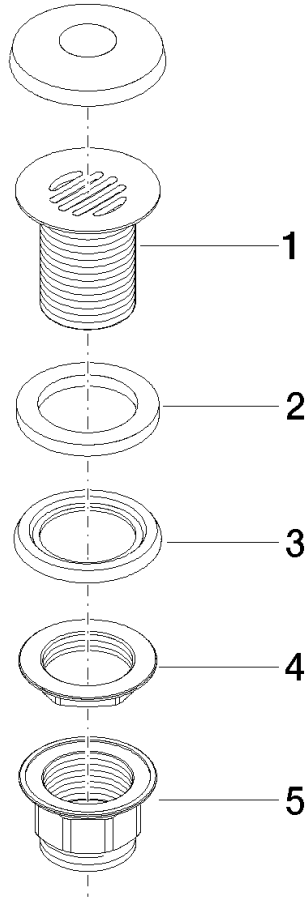

10 110 970

Fits: IMO, LULU, MADISON, MEM, TARA,  
CL.1, LISSÉ, VAIA, META, CYO

	Durabronz (23kt Gold)	10 110 970-09
	Chrome	10 110 970-00
	Brushed Platinum	10 110 970-06
	Platinum	10 110 970-08
	Dark Chrome	10 110 970-19
	Light Gold	10 110 970-26
	Brushed Light Gold	10 110 970-27
	Brushed Durabronz (23kt Gold)	10 110 970-28
	Matte Black	10 110 970-33
	Brushed Bronze	10 110 970-42
	Brushed Champagne (22kt Gold)	10 110 970-46
	Champagne (22kt Gold)	10 110 970-47
	Brushed Chrome	10 110 970-93
	Brushed Dark Platinum	10 110 970-99

## Grated waste 1 1/4" - Durabross (23kt Gold)

---

IMO

10 110 970

Only suitable for sinks without an overflow.

10 110 970

10 110 970

Parts for other finishes can be found here: [Chrome](#)

Spare parts list

No.	Item Number	Name	Quantity used	Delivery time
1	09 11 01 025-09	cup	1	60
2	09 14 05 039 90	seal	1	2
3	09 14 03 025 90	seal	1	2
4	09 23 10 017 90	nut	1	2
5	09 23 10 020-09	nut	1	60